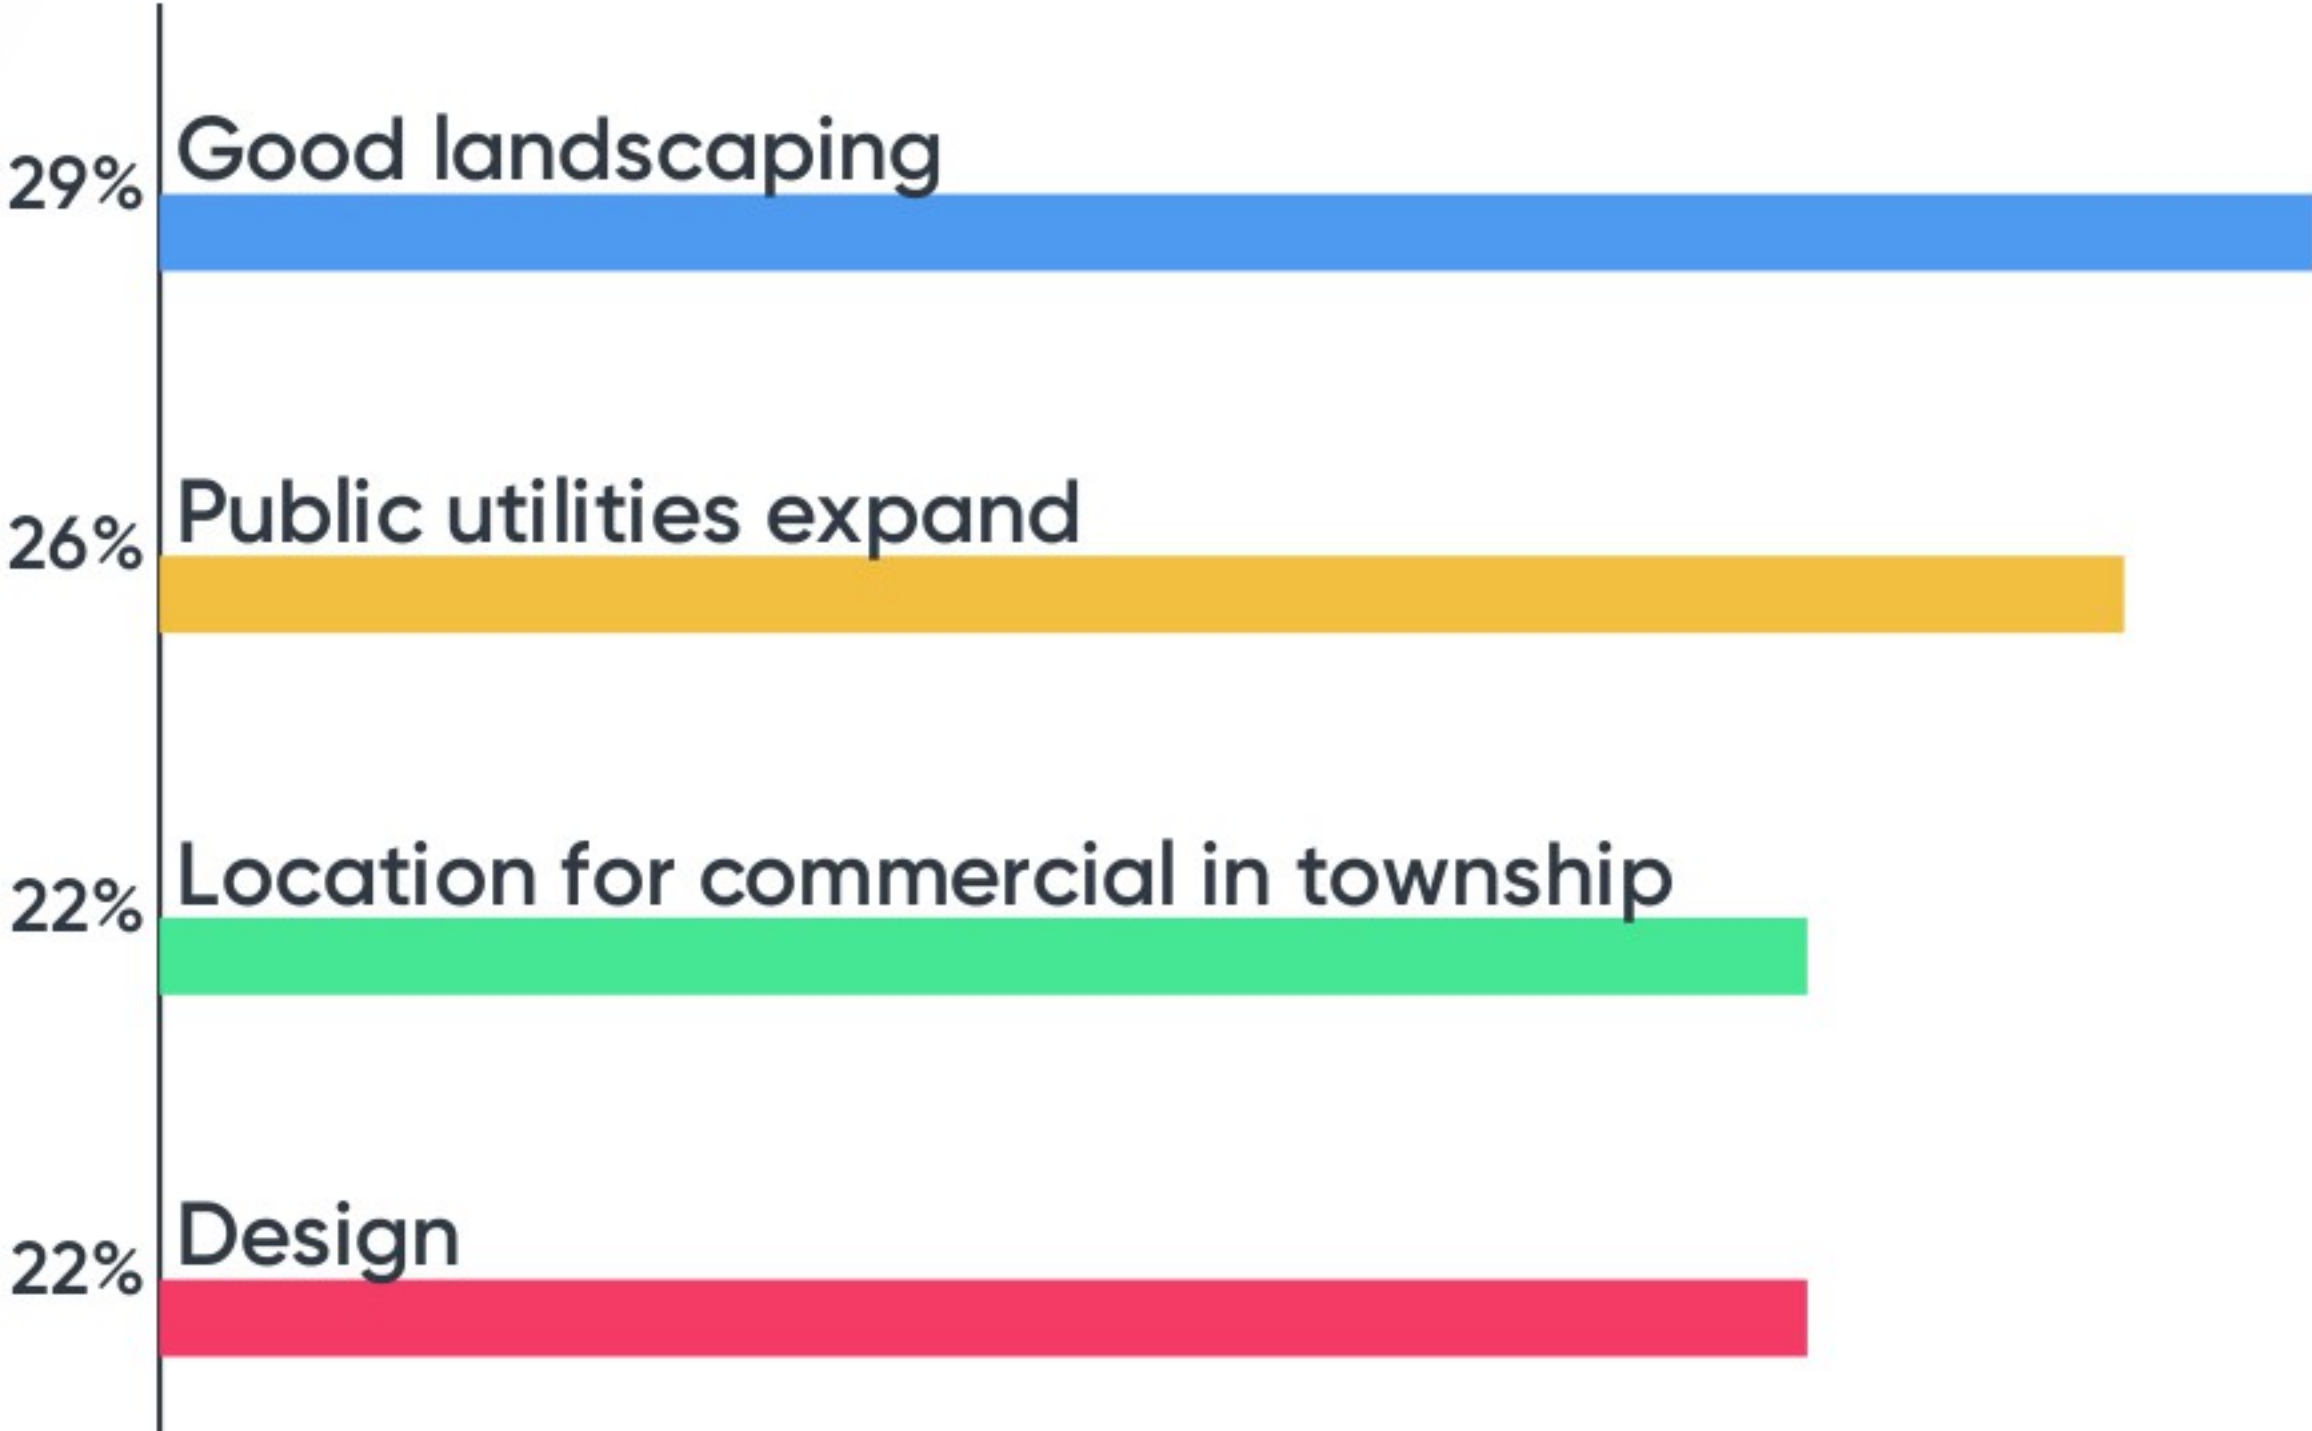

Laketown

Real-time Prioritization - Blue Star Highway

4 2

♥ 👍 👎 🐱

Strengths

Weaknesses

Opportunities

Threats

How would you describe tonight?