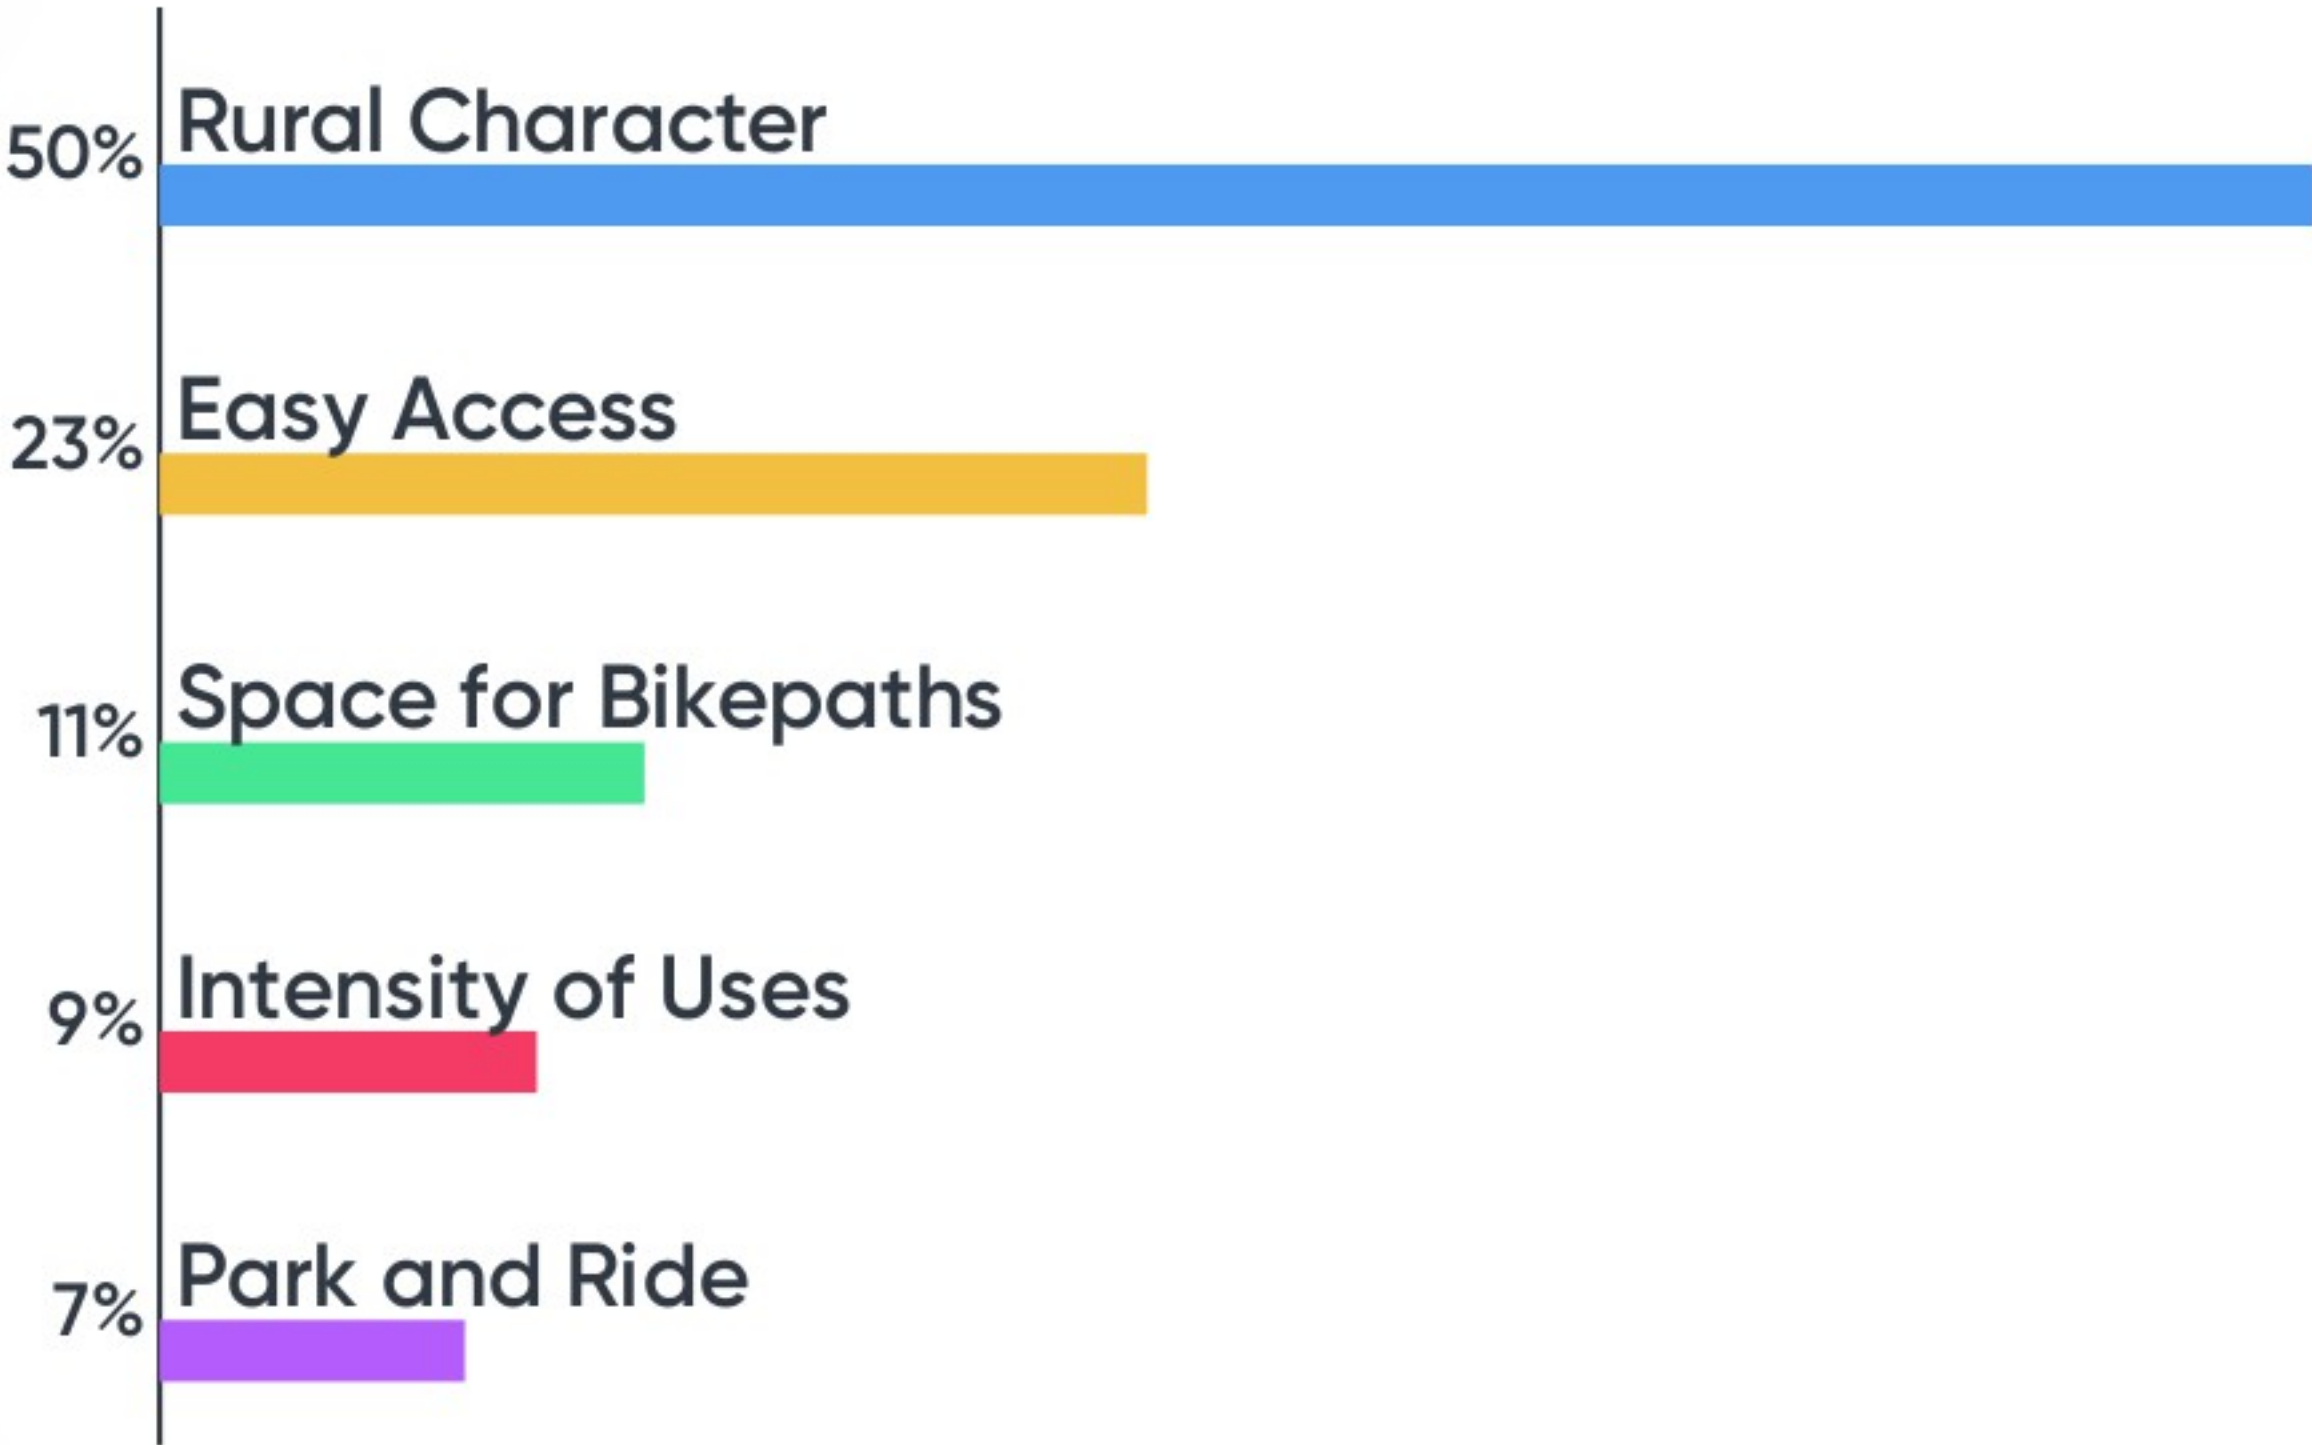

Laketown

Real-time Prioritization - Blue Star Highway

4 2

♥ 👍 👎 🐱

Strengths

Weaknesses

Opportunities

Threats

How would you describe tonight?