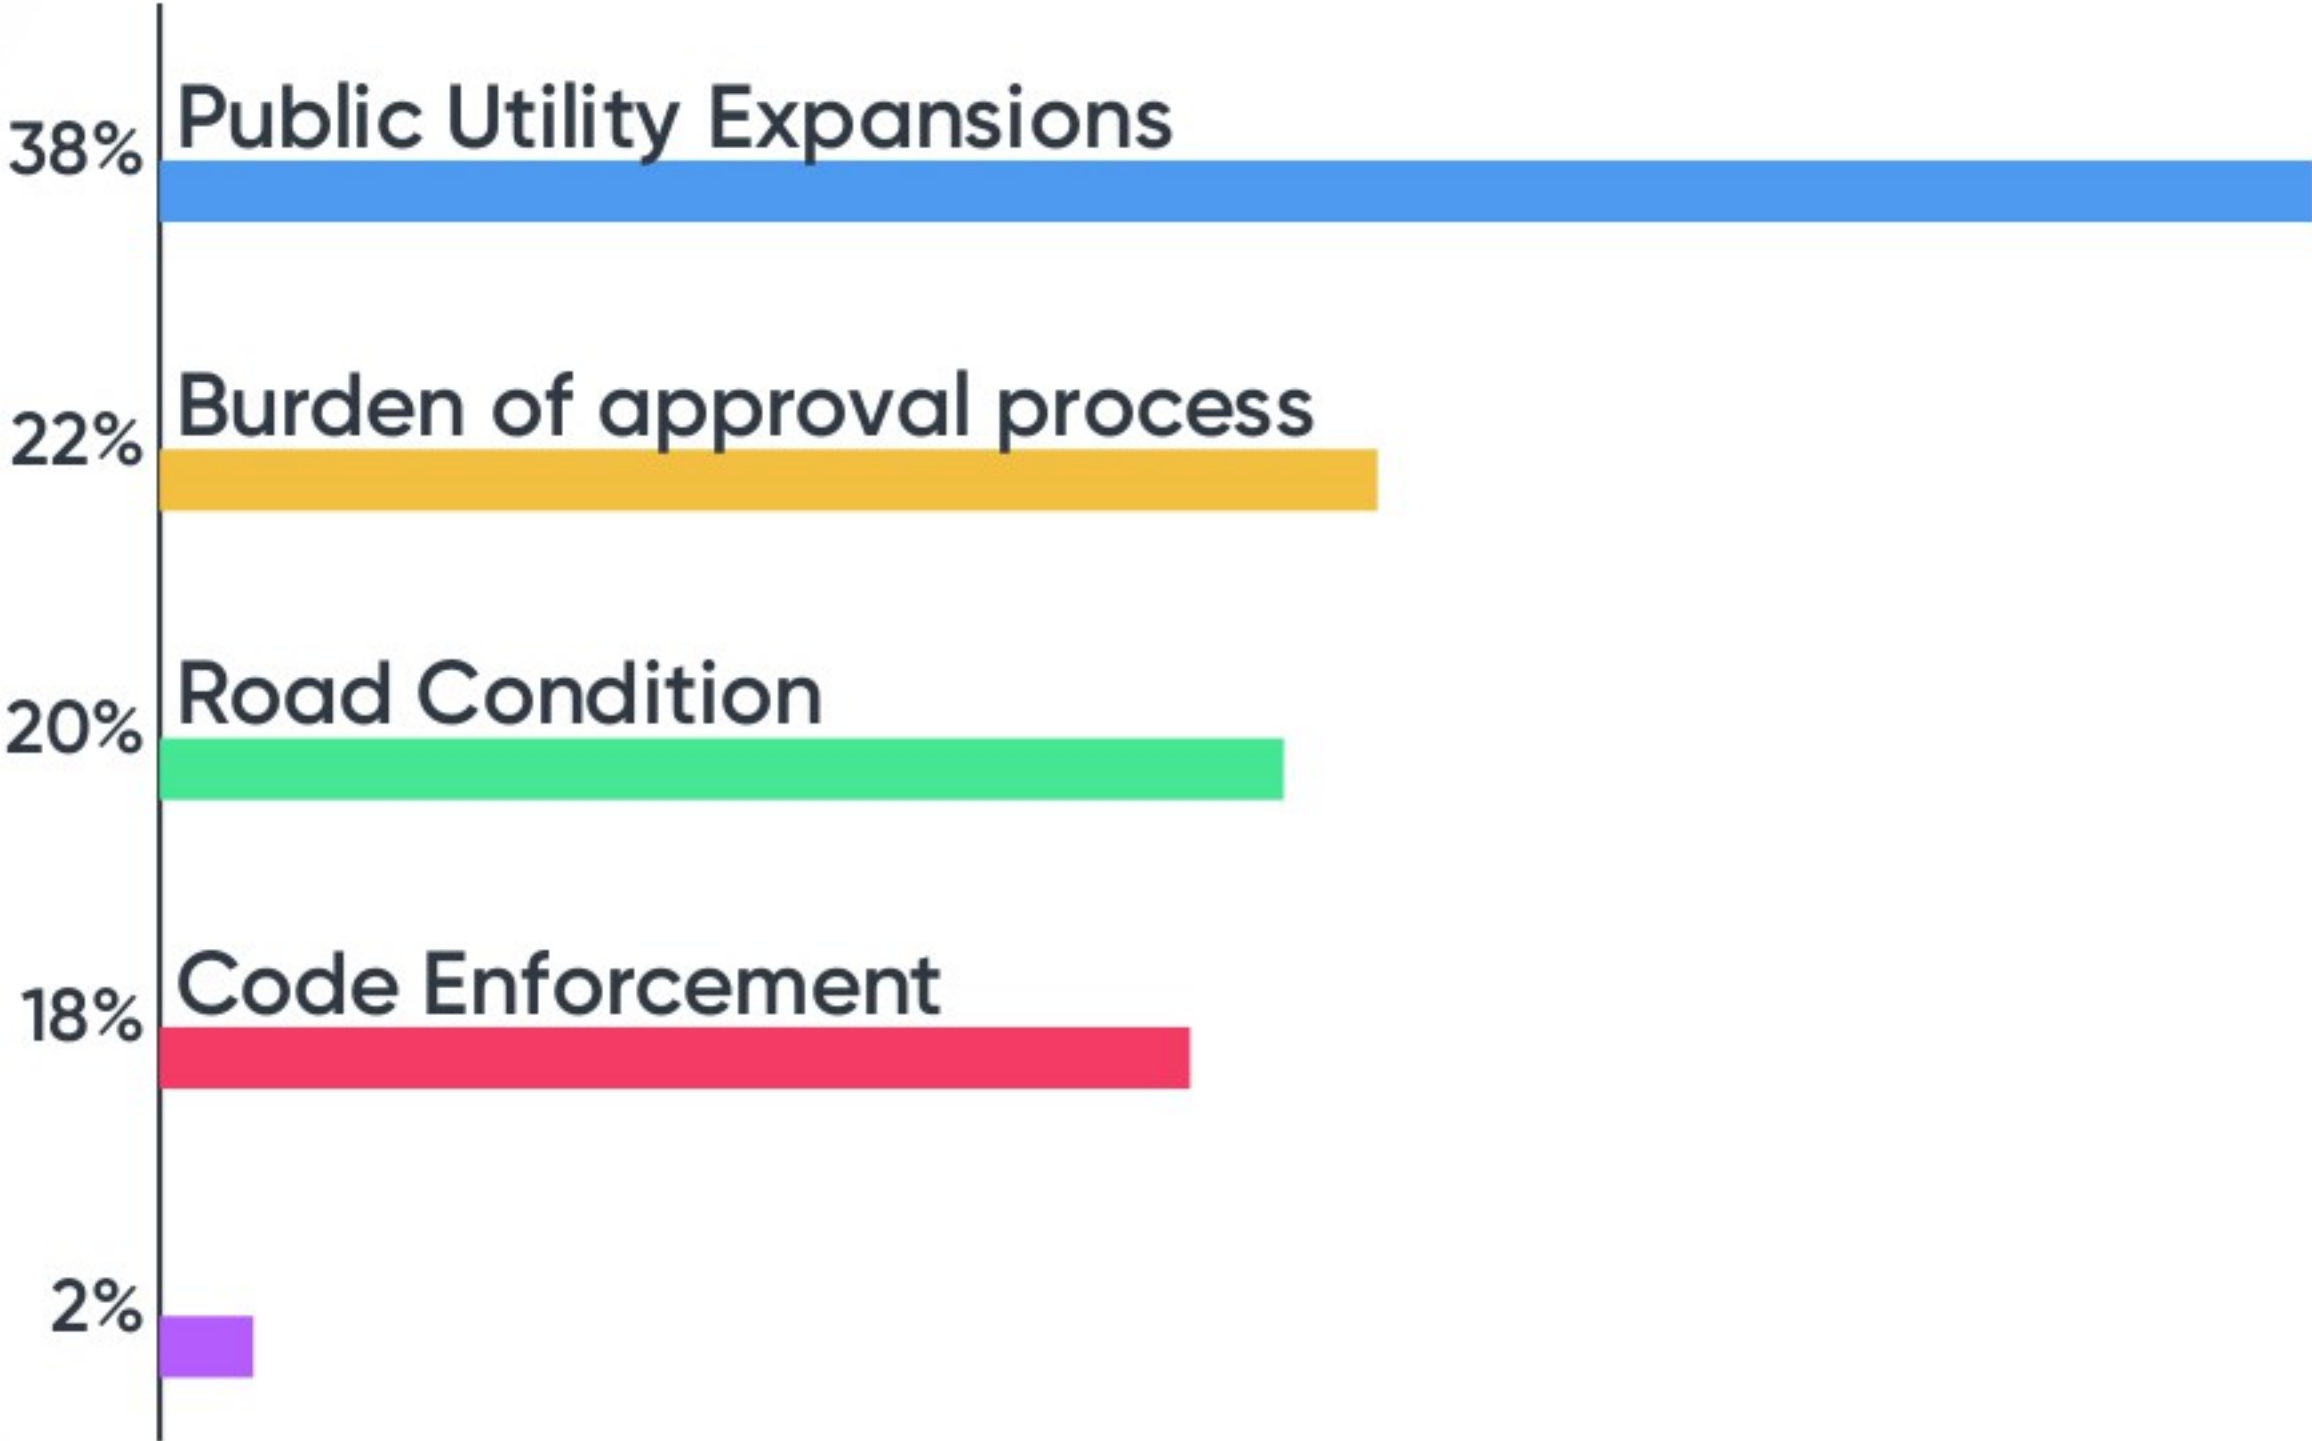

Laketown

Real-time Prioritization - Blue Star Highway

4 2

♥ 👍 👎 🐱

Strengths

Weaknesses

Opportunities

Threats

How would you describe tonight?