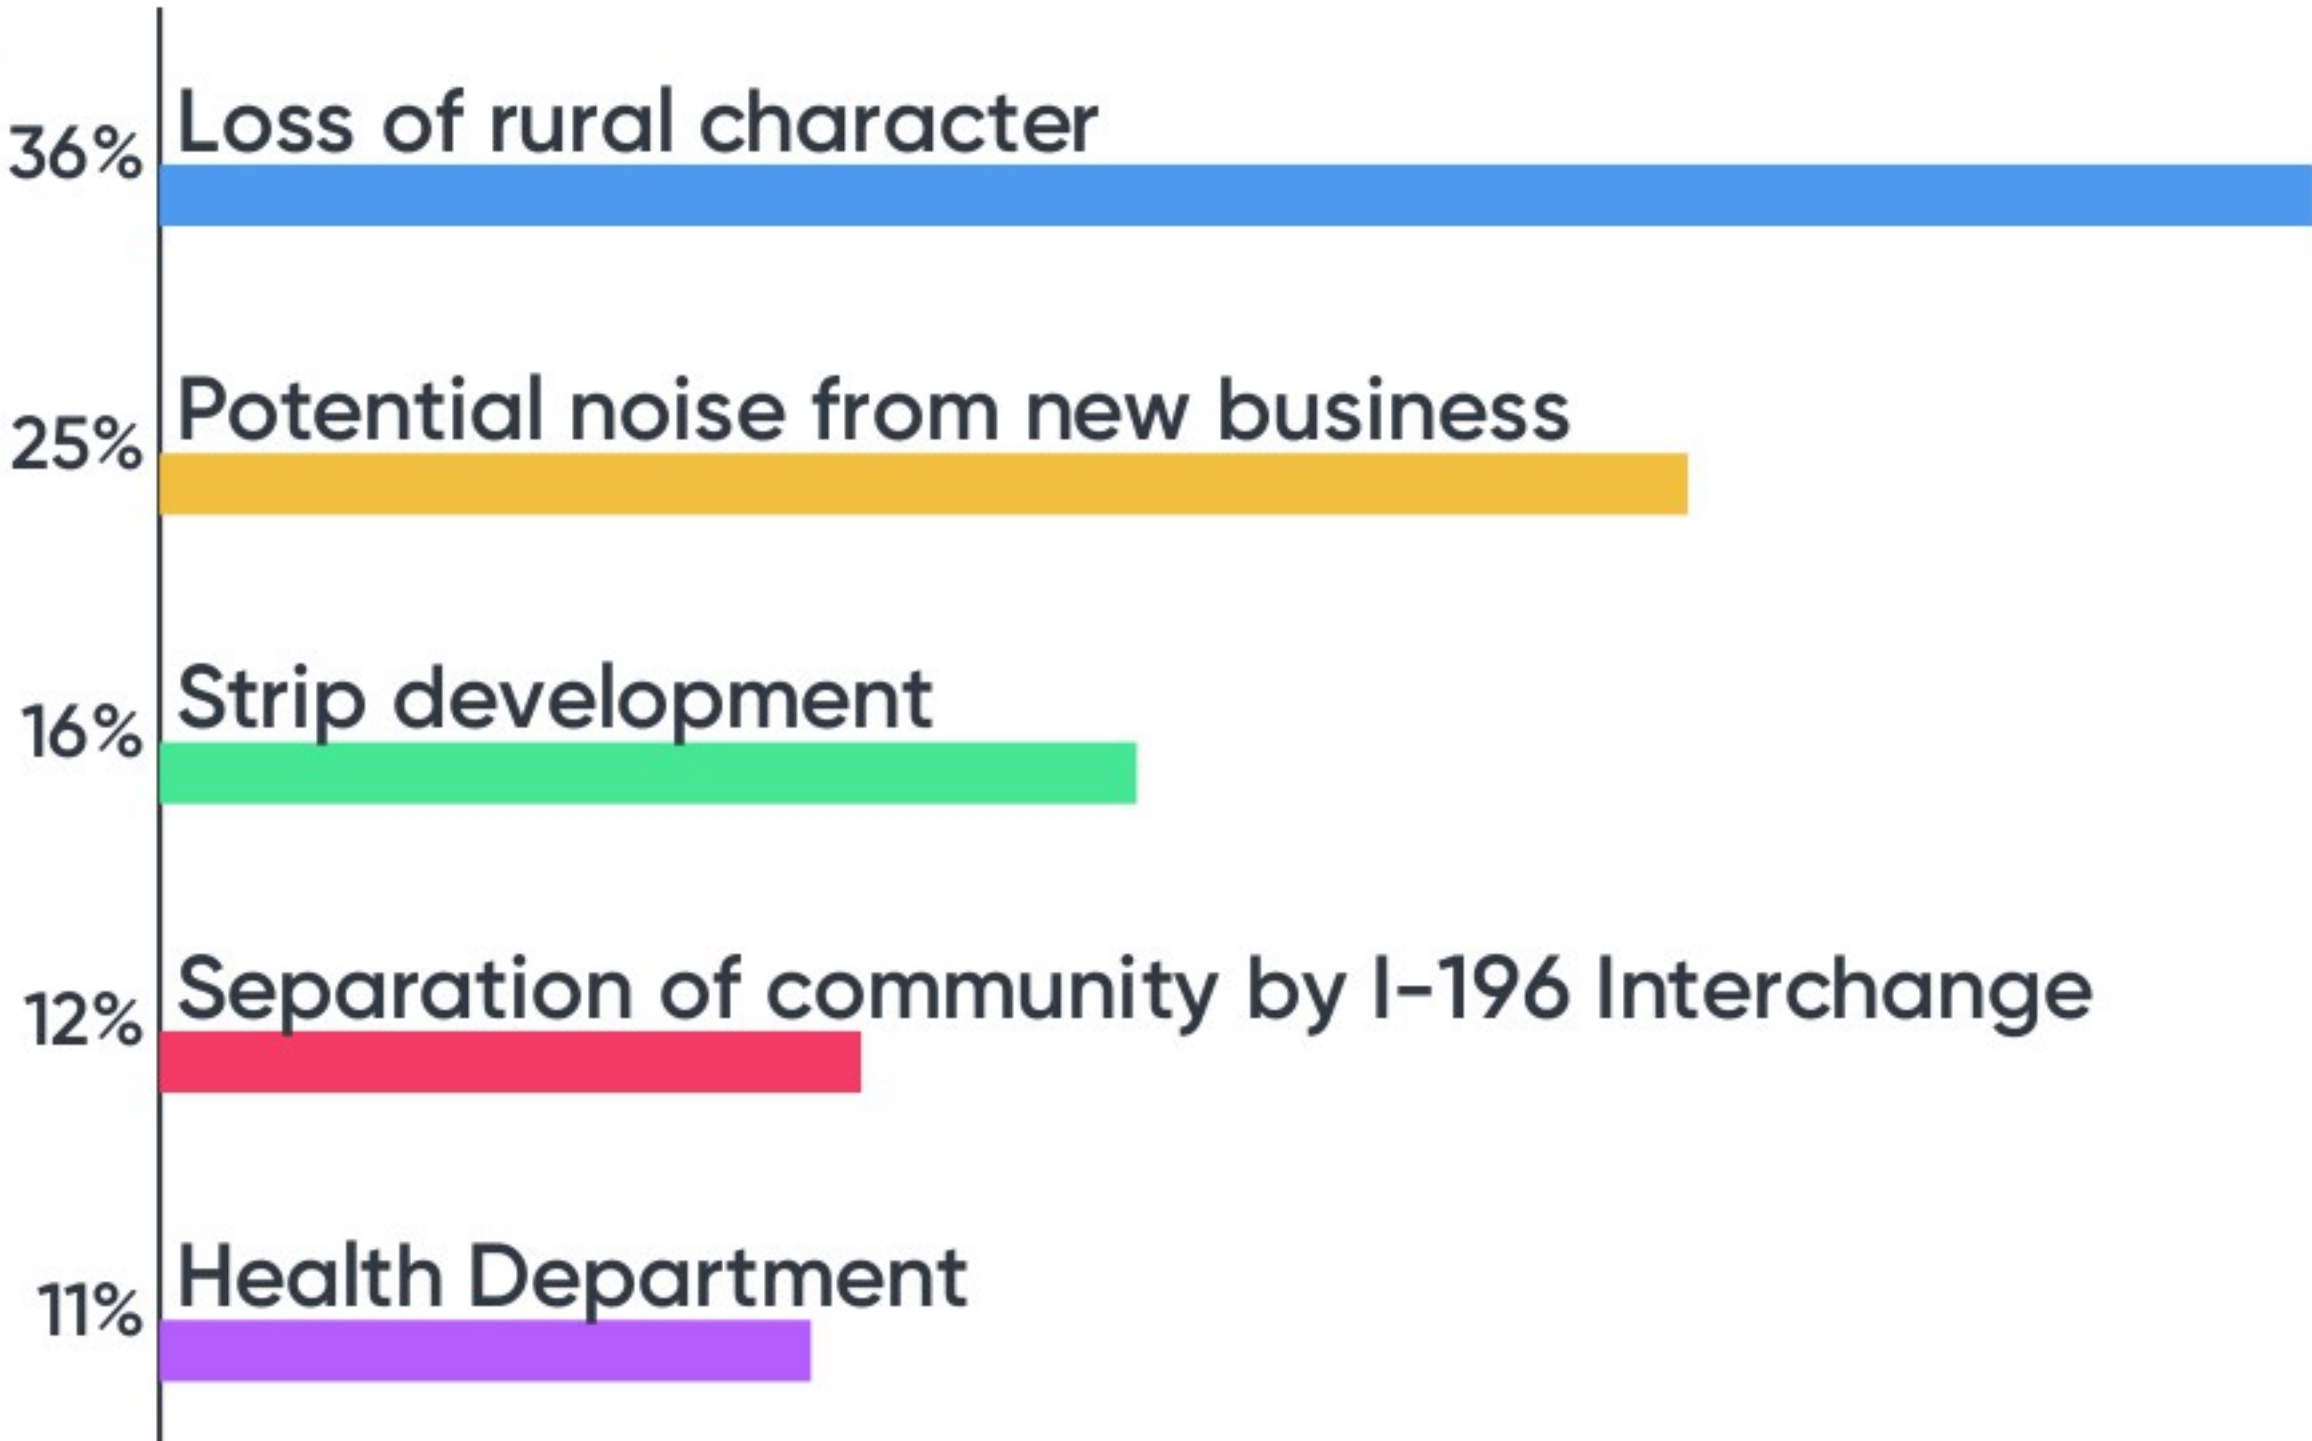

Laketown

Real-time Prioritization - Blue Star Highway

4 2

♥ 👍 👎 🐱

Strengths

Weaknesses

Opportunities

Threats

How would you describe tonight?